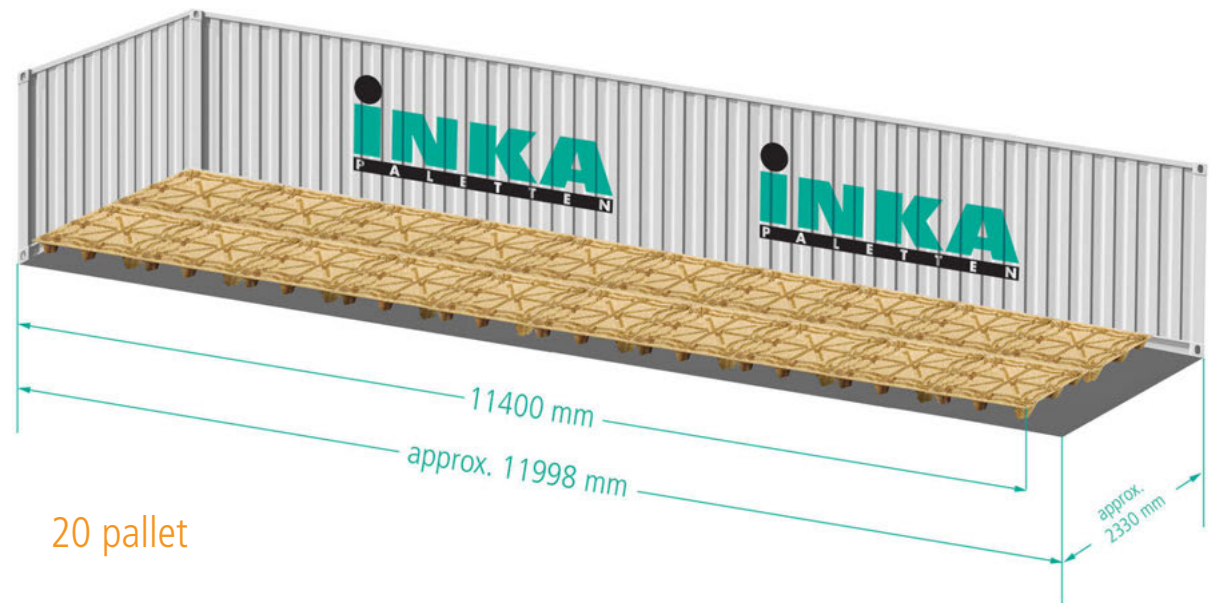

INKA presswood pallet F11

long: 1140 mm
 wide: 1140 mm
 high: 144 mm

standard ISO container 40'

length: approx. 11998 mm
 width: approx. 2330 mm
 height: approx. 2362 mm

stowing sample:

10x 1140 mm = 11400 mm / rest approx. 598mm
 2 x 1140 mm = 2280 mm / rest approx. 50mm
 total: **20 pallet spaces a 1140 x 1140mm**

stowing sample INKA presswood pallet F 11 standard ISO container 40'

important note:
 ISO-containers vary in internal dimensions.
 In order to avoid problems, we recommend to ask